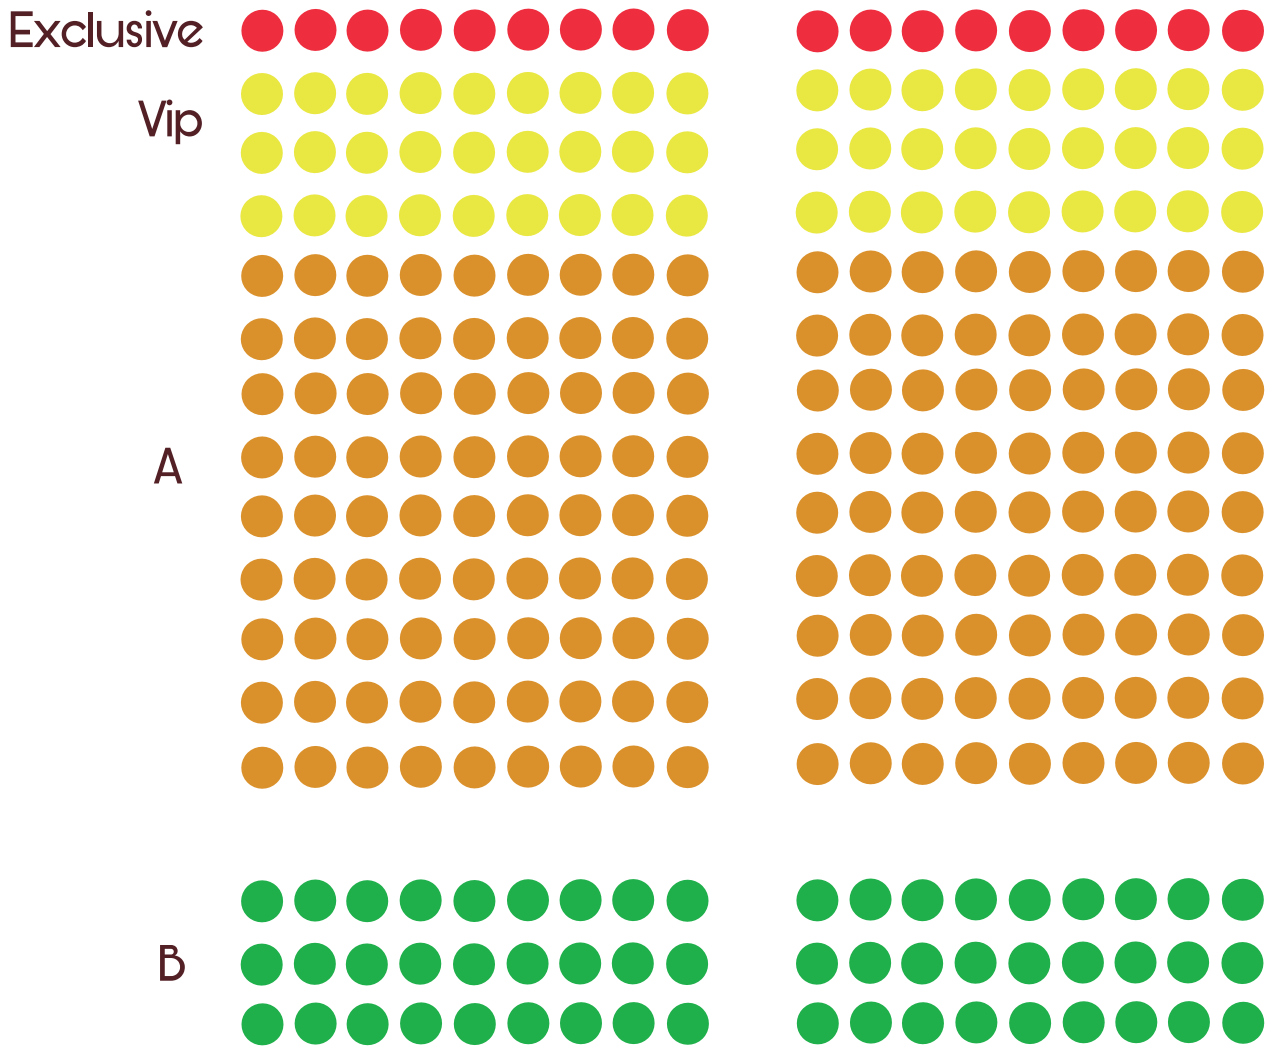

CARAVITA CHURCH - MAP

LEGEND

Exclusive ● Vip ● A ● B ●